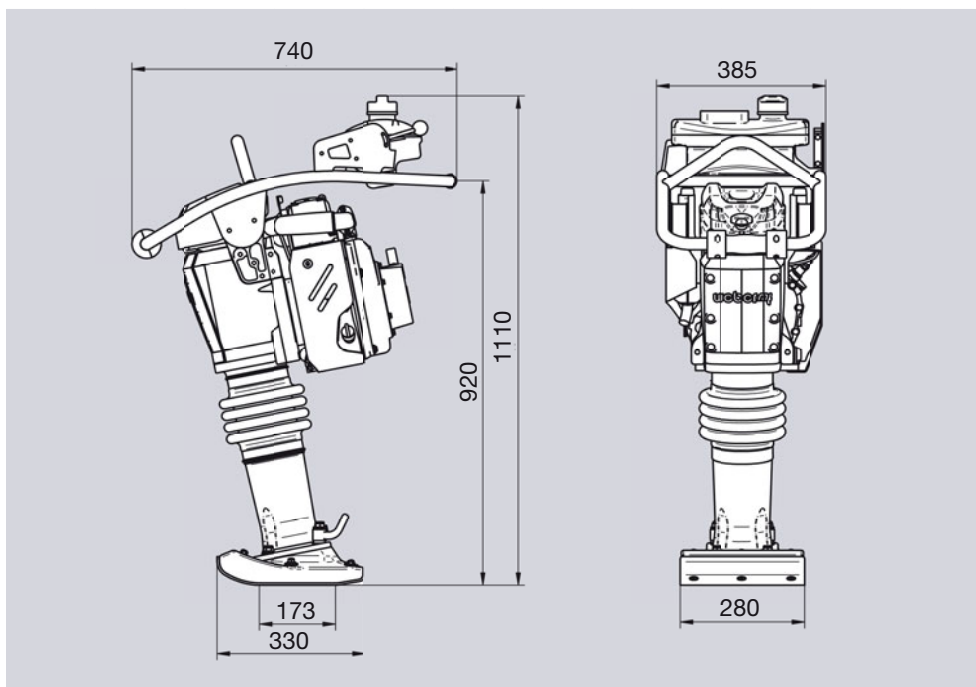

## Technical data

Type		SRX 750 D
Operating weight in accordance with CECE	kg (lbs)	82 (180)
Tamping foot width	mm (in)	280 (11)
Impact rate, max.	1/min	670
Stroke up to	mm (in)	65 (2.6)
Engine manufacturer/type		Yanmar L 48 N
Engine type		Diesel
Engine power, max.	kW (HP)	3.5 (4.8)
Engine power at operating speed	kW (HP)	3.5 (4.8) at 3,600 rpm

**Optional accessories:** Wheel kit.

We reserve the right to alter specifications.

**SRX 750 D**

Dimensions in mm.